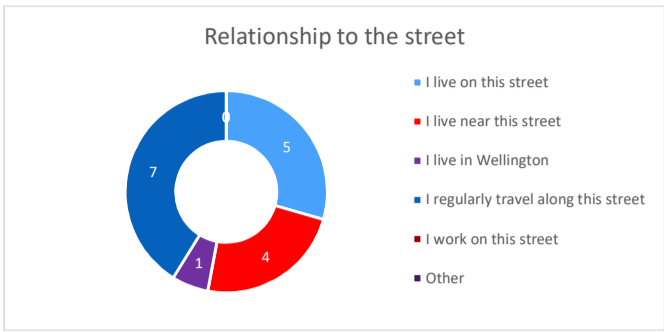

Hobart St (Wexford Rd to Miramar Ave)

18 responses

Design - Option A

Design - Option B

Overall

High Importance (35% of respondents)

Low Importance (47% of respondents)

I live on this street (5 respondents)

I live near this street (4 respondents)

I live in Wellington (1 respondent)

I regularly travel along this street (7 respondents)

I work on this street (0 respondents)

Other (0 respondents)