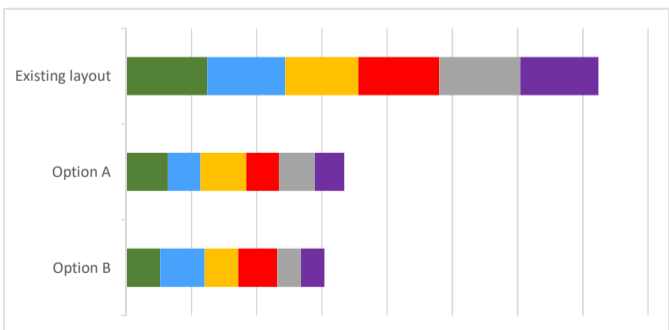

Hobart St (Wexford Rd to Miramar Ave)

18 responses

Design - Option A

Design - Option B

Overall

High Importance (35% of respondents)

Low Importance (47% of respondents)

I live on this street (5 respondents)