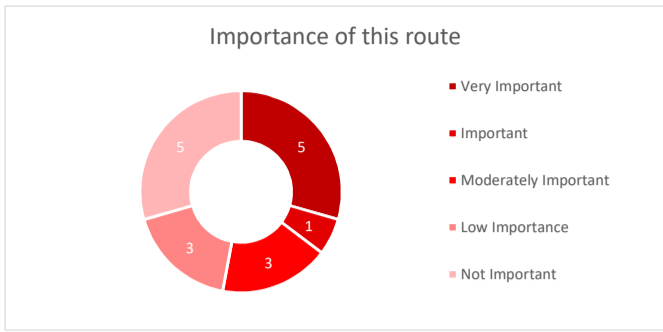

Hobart St (Wexford Rd to Miramar Ave)

18 responses

Design - Option A

Design - Option B

Overall

High Importance (35% of respondents)

Low Importance (47% of respondents)

I live on this street (5 respondents)