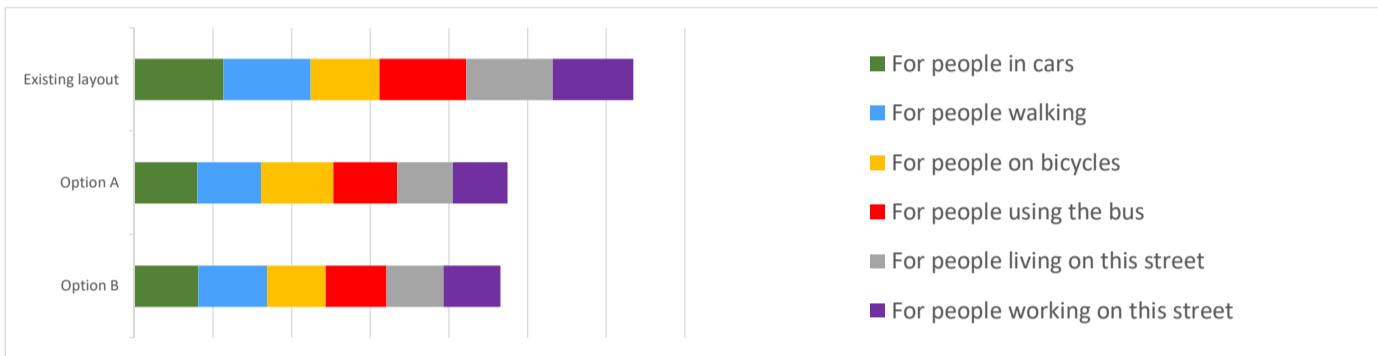

Hobart St (Wexford Rd to Miramar Ave)

18 responses

Design - Option A

Design - Option B

Overall

High Importance (35% of respondents)

Low Importance (47% of respondents)

I live on this street (5 respondents)