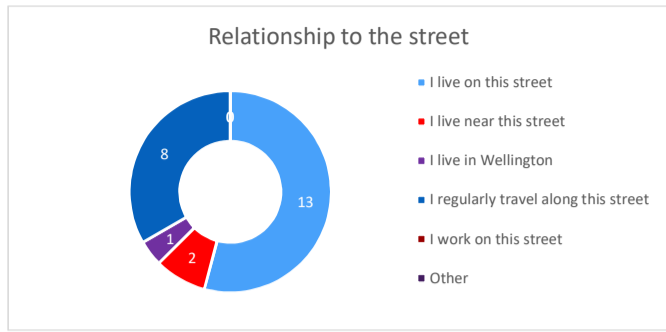

Hobart St (Kedah St to Wexford Rd)

24 responses

Design - Option A

Design - Option B

Design - Option C

Overall

High Importance (27% of respondents)

Low Importance (64% of respondents)

I live on this street (13 respondents)

I live near this street (2 respondents)

I live in Wellington (1 respondent)

I regularly travel along this street (8 respondents)

I work on this street (0 respondents)