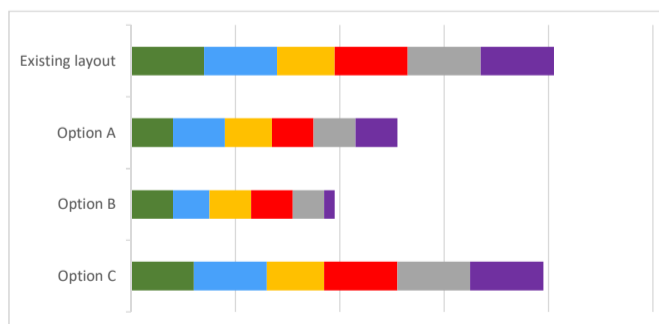

Hobart St (Kedah St to Wexford Rd)

24 responses

Design - Option A

Design - Option B

Design - Option C

Overall

High Importance (27% of respondents)

Low Importance (64% of respondents)

I live on this street (13 respondents)

I live near this street (2 respondents)

I live in Wellington (1 respondent)

I regularly travel along this street (8 respondents)

I work on this street (0 respondents)