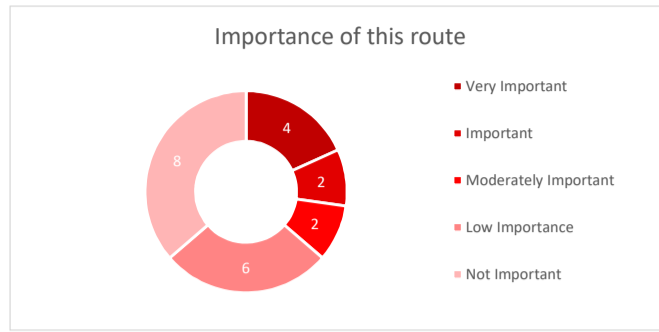

Hobart St (Kedah St to Wexford Rd)

24 responses

Design - Option A

Design - Option B

Design - Option C

Overall

High Importance (27% of respondents)

Low Importance (64% of respondents)

I live on this street (13 respondents)

I live near this street (2 respondents)

I live in Wellington (1 respondent)

I regularly travel along this street (8 respondents)

I work on this street (0 respondents)