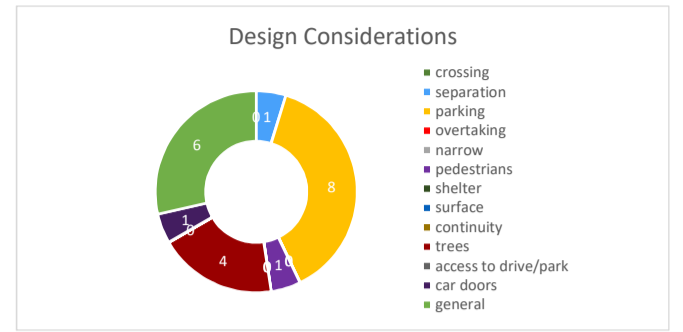

Hobart St (Kedah St to Wexford Rd)

24 responses

Design - Option A

Design - Option B

Design - Option C

Overall

High Importance (27% of respondents)

Low Importance (64% of respondents)

I live on this street (13 respondents)

I live near this street (2 respondents)

I live in Wellington (1 respondent)

I regularly travel along this street (8 respondents)

I work on this street (0 respondents)