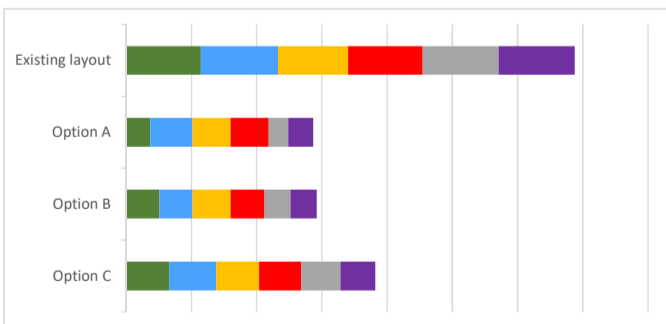

Hobart St (Kedah St to Wexford Rd)

24 responses

Design - Option A

Design - Option B

Design - Option C

Overall

High Importance (27% of respondents)

Low Importance (64% of respondents)

I live on this street (13 respondents)

I live near this street (2 respondents)

I live in Wellington (1 respondent)

I regularly travel along this street (8 respondents)

I work on this street (0 respondents)