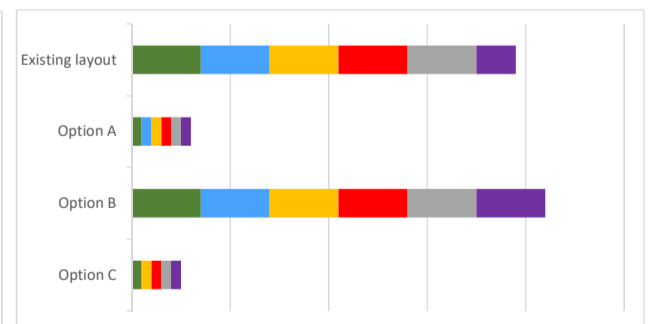

Hobart St (Kedah St to Wexford Rd)

24 responses

Design - Option A

Design - Option B

Design - Option C

Overall

High Importance (27% of respondents)

Low Importance (64% of respondents)

I live on this street (13 respondents)

I live near this street (2 respondents)

I live in Wellington (1 respondent)

I regularly travel along this street (8 respondents)

I work on this street (0 respondents)