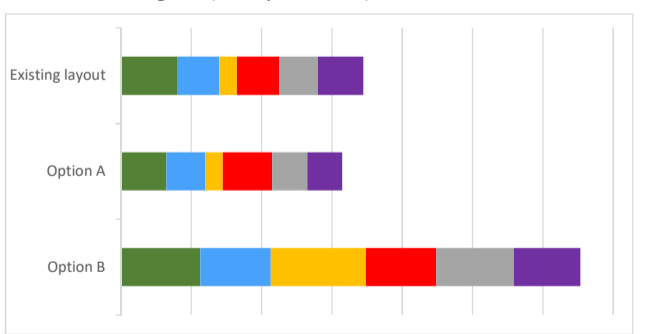

I live in Wellington (4 respondents)