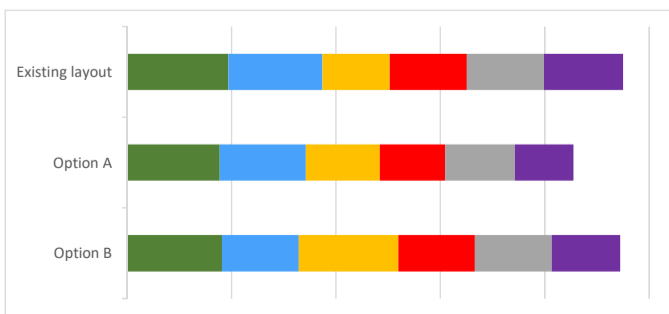

I regularly travel along this street (26 respondents)