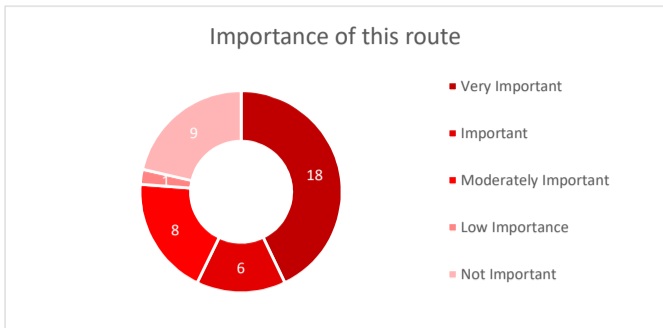

Childers Terrace

43 responses

Design - Option A

Design - Option B

Overall

High Importance (57% of respondents)

Low Importance (24% of respondents)

I live on this street (2 respondents)