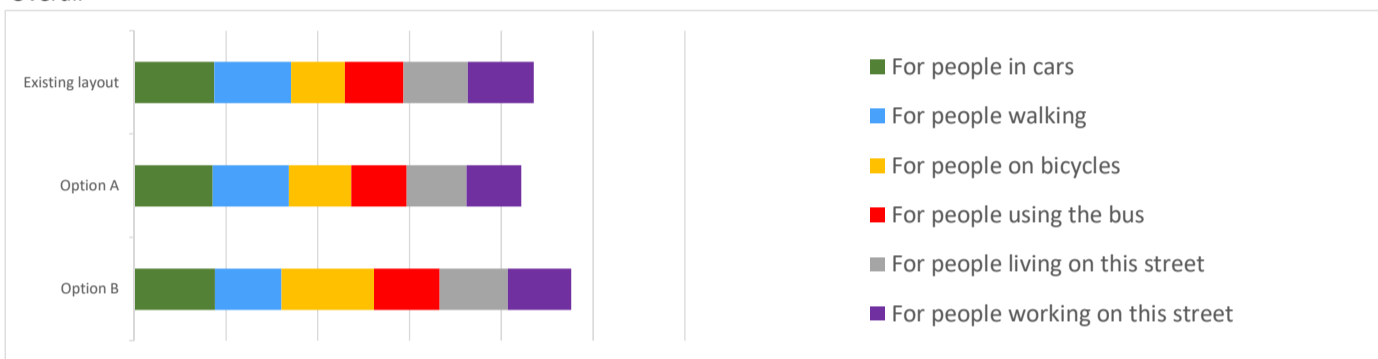

Childers Terrace

43 responses

Design - Option A

Design - Option B

Overall

High Importance (57% of respondents)

Low Importance (24% of respondents)

I live on this street (2 respondents)