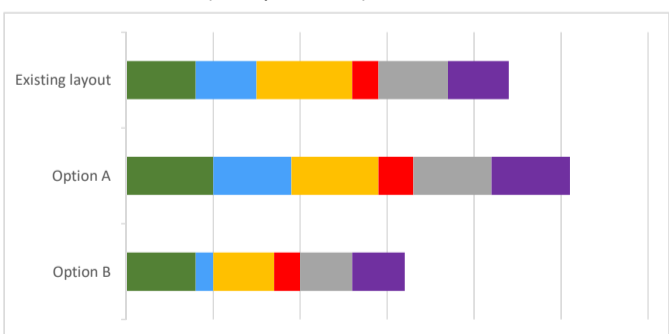

Childers Terrace

43 responses

Design - Option A

Design - Option B

Overall

High Importance (57% of respondents)

Low Importance (24% of respondents)

I live on this street (2 respondents)