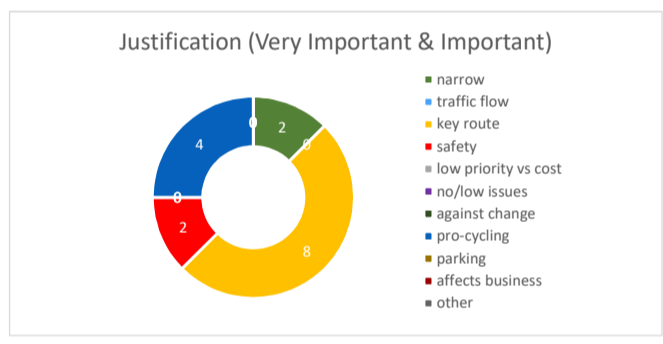

Childers Terrace

43 responses

Design - Option A

Design - Option B

Overall

High Importance (57% of respondents)

Low Importance (24% of respondents)

I live on this street (2 respondents)