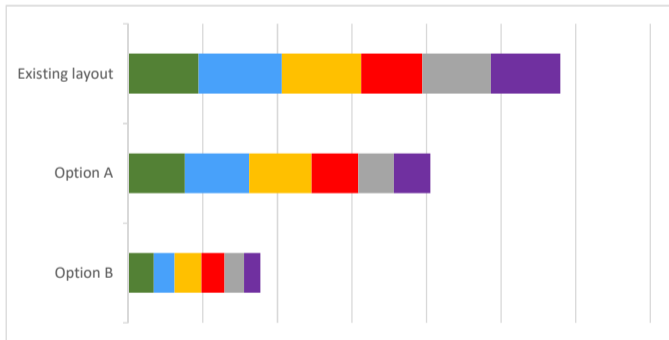

Childers Terrace

43 responses

Design - Option A

Design - Option B

Overall

High Importance (57% of respondents)

Low Importance (24% of respondents)

I live on this street (2 respondents)