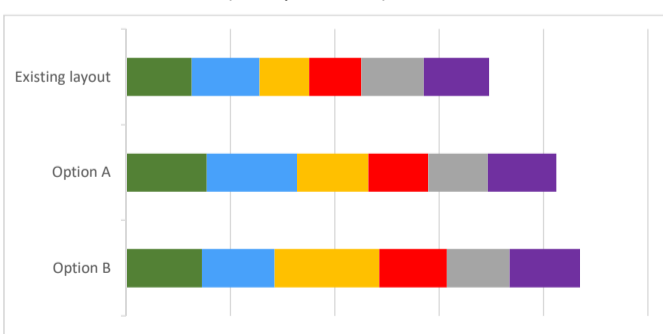

I live near this street (8 respondents)