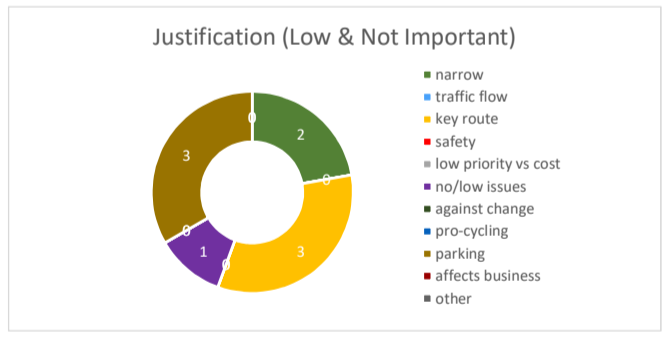

Childers Terrace

43 responses

Design - Option A

Design - Option B

Overall

High Importance (57% of respondents)

Low Importance (24% of respondents)

I live on this street (2 respondents)