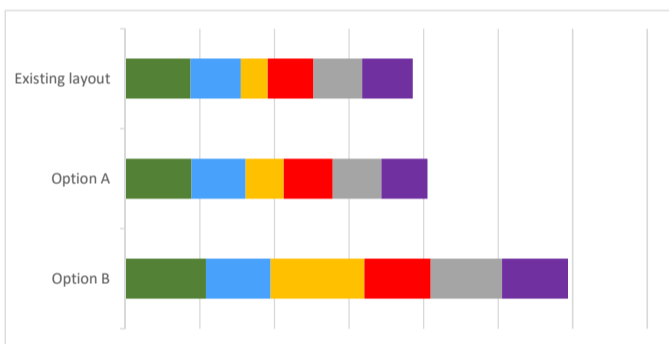

Childers Terrace

43 responses

Design - Option A

Design - Option B

Overall

High Importance (57% of respondents)

Low Importance (24% of respondents)

I live on this street (2 respondents)

I live near this street (8 respondents)

I live in Wellington (4 respondents)

I regularly travel along this street (26 respondents)

I work on this street (0 respondents)

Other (2 respondents)