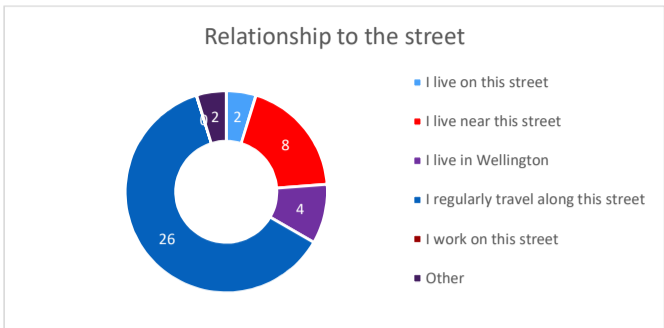

Childers Terrace

43 responses

Design - Option A

Design - Option B

Overall

High Importance (57% of respondents)

Low Importance (24% of respondents)

I live on this street (2 respondents)

I live near this street (8 respondents)

I live in Wellington (4 respondents)

I regularly travel along this street (26 respondents)

I work on this street (0 respondents)

Other (2 respondents)