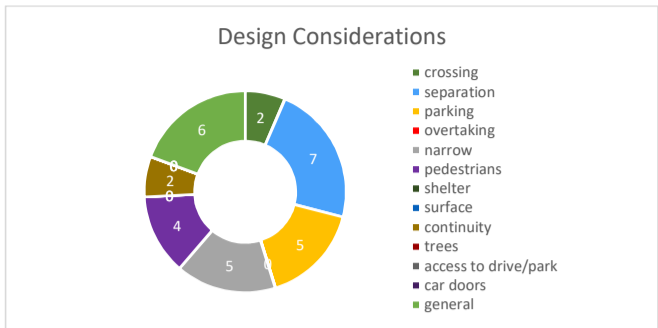

Childers Terrace

43 responses

Design - Option A

Design - Option B

Overall

High Importance (57% of respondents)

Low Importance (24% of respondents)

I live on this street (2 respondents)